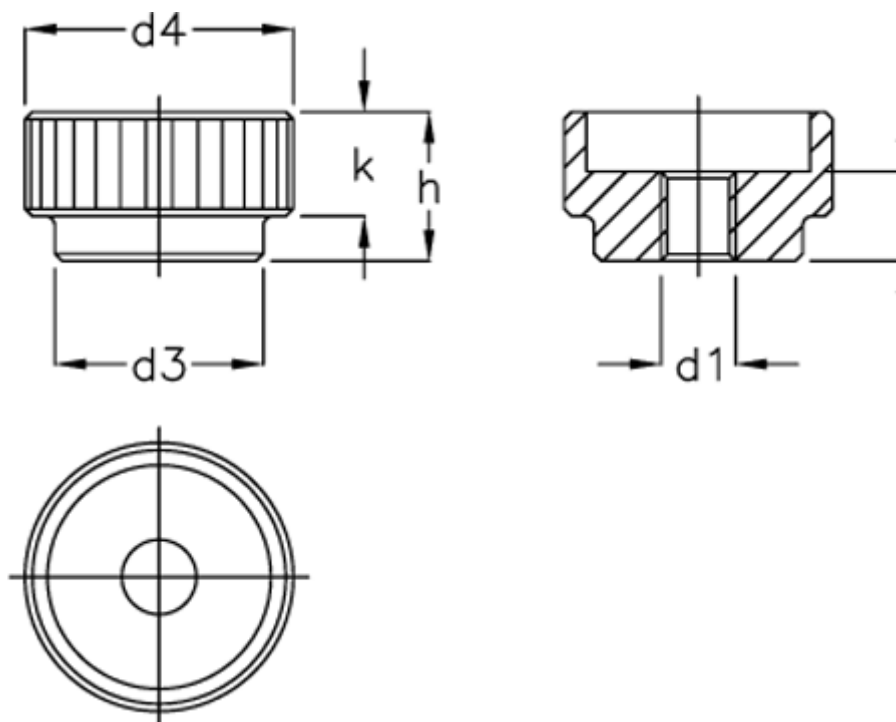

Article number: 207075121

Description: E+G Knurled nut DIN 6303-M12-A-NI

Measures

$d1 = M 12$

$d3 = 32$

$d4 = 40$

$h = 24$

$k = 16$

$l = 16$